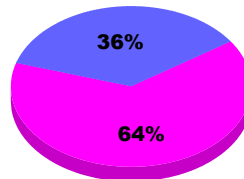

Membership Results 2010-2011

Goal, New, Dropped, Gain/Loss

Comparison of Club Gain/Loss

Current Year Compared to the Previous Year

Comparison of Membership Gain/Loss

Current Year Compared to the Previous Year

YTD Status Quo Clubs 2010-2011

Status Quo Clubs Compared to Status Quo Members

Gender Comparison 2010-2011

Jul/Aug/Sep

Oct/Nov/Dec

Male

Female