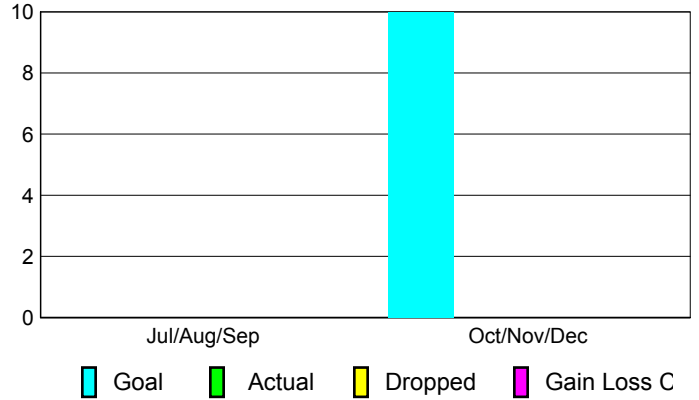

GMT: **TERRY GRAHAM**

Location: **QUEBEC**

GMT CA: **2**

CLUBS

Club Results
2010-2011

Clubs
2009-2010

Month	New Club	Actual New	Actual Dropped	Gain/Loss of	Gain/Loss of
	Goal	Clubs	Clubs	Clubs	Clubs
Jul/Aug/Sep	0	0	0	0	0
Oct/Nov/Dec	0	0	0	0	0
Totals	0	0	0	0	0

Club Results 2010-2011

Goal, New, Dropped, Gain/Loss

MEMBERSHIP

Membership Results
2010-2011

Membership
2009-2010

Month	Net Memb	Actual New	Actual Dropped	Gain/Loss of	Gain/Loss of
	Goal	Memb	Memb	Memb	Memb
Jul/Aug/Sep	0	0	0	0	0
Oct/Nov/Dec	10	0	0	0	0
Totals	10	0	0	0	0

Membership Results 2010-2011

Goal, New, Dropped, Gain/Loss

Comparison of Club Gain/Loss

Current Year Compared to the Previous Year

Comparison of Membership Gain/Loss

Current Year Compared to the Previous Year