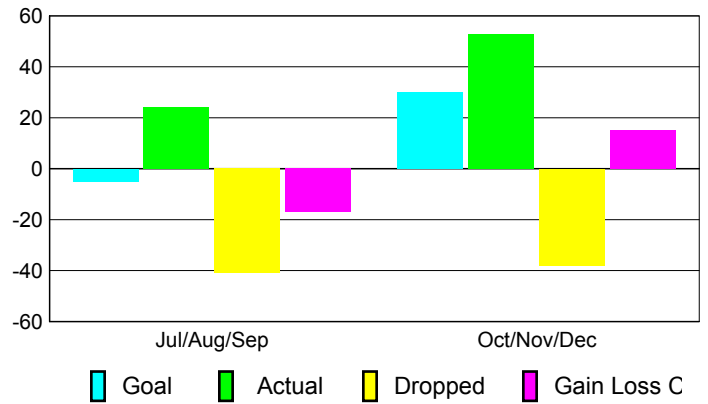

Membership Results 2010-2011

Goal, New, Dropped, Gain/Loss