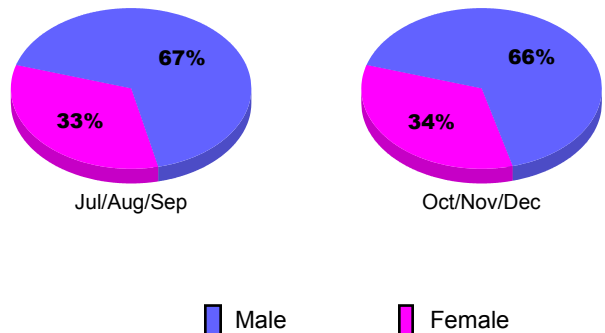

Gender Comparison 2010-2011