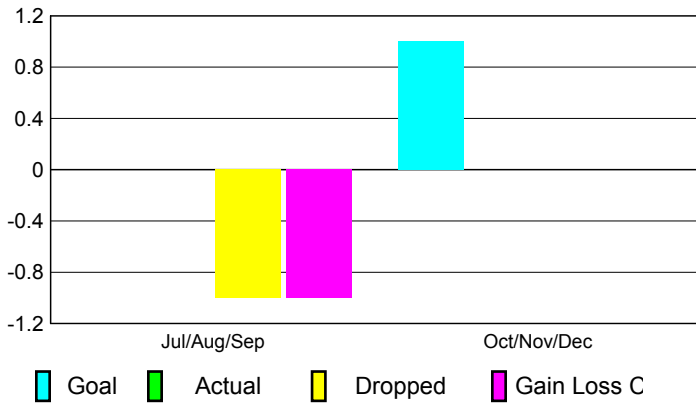

2010-2011 GMT Reports for District (or Undistricted) **District A 5 ONTARIO**

GMT: **TERRY GRAHAM**

Location: **ONTARIO**

GMT CA: **2**

CLUBS

Club Results
2010-2011

Clubs
2009-2010

Month	New Club	Actual New	Actual Dropped	Gain/Loss of	Gain/Loss of
	Goal	Clubs	Clubs	Clubs	Clubs
Jul/Aug/Sep	0	0	-1	-1	0
Oct/Nov/Dec	1	0	0	0	0
Totals	1	0	-1	-1	0

Club Results 2010-2011

Goal, New, Dropped, Gain/Loss

Comparison of Club Gain/Loss

Current Year Compared to the Previous Year

YTD Status Quo Clubs 2010-2011

Status Quo Clubs Compared to Status Quo Members

MEMBERSHIP