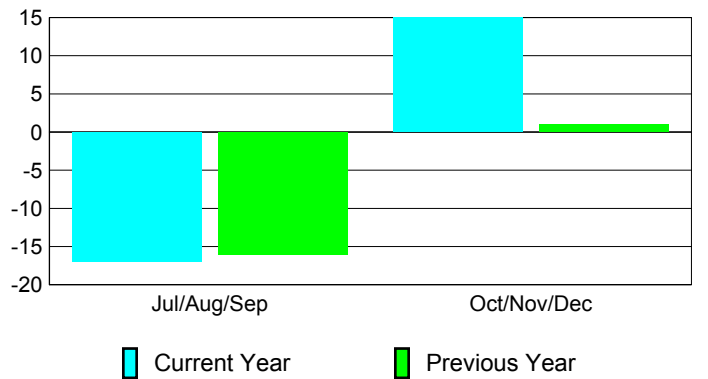

Comparison of Membership Gain/Loss

Current Year Compared to the Previous Year